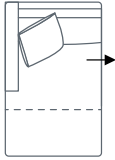

Seat Height
44

Seat Depth
60

Back Height
73

Arm Height
63

Leg Height
15

Scatter Size
55 x 55 cm
45 x 45 cm

DIMENSIONS (CM)

L 264 x D 102 x H 89
Grand

L 215 x D 102 x H 89
4 Seater

L 185 x D 102 x H 89
3 Seater

L 155 x D 102 x H 89
2 Seater

L 90 x D 102 x H 89
Chair

L 80 x D 60 x H 45
Ottoman

MAKE YOUR HOUSE A HOME
 FURNITURE GALLERY

DIMENSIONS (CM)

L 252 x D 102 x H 89
Grand 1 arm (LF/RF)

L 203 x D 102 x H 89
4 Seater 1 Arm (LF/RF)

L 173 x D 102 x H 89
3 Seater 1 Arm (LF/RF)

L 143 x D 102 x H 89
2 Seater 1 Arm (LF/RF)

L 150 x D 120 x H 89
Angle Chaise (LF/RF)

L 93 x D 160 x H 89
Chaise (LF/RF)

L 102 x D 102 x H 89
Corner (LF/RF)

L 190 x D 102 x H 89
4 Seater Bench

L 160 x D 102 x H 89
3 Seater Bench

L 130 x D 102 x H 89
2 Seater Bench

MODULAR EXAMPLES

COMBINATION 1
Grand 1 arm (LF/RF)
Chaise (LF/RF)