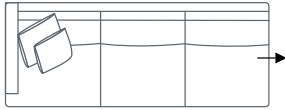

Seat Height
44

Seat Depth
60

Back Height
73

Arm Height
63

Leg Height
15

Scatter Size
55 x 55 cm
45 x 45 cm

DIMENSIONS (CM)

L 264 x D 102 x H 89
Grand

L 215 x D 102 x H 89
4 Seater

L 185 x D 102 x H 89
3 Seater

L 155 x D 102 x H 89
2 Seater

L 90 x D 102 x H 89
Chair

L 80 x D 60 x H 45
Ottoman

MAKE YOUR HOUSE A HOME
 FURNITURE GALLERY

DIMENSIONS (CM)

L 252 x D 102 x H 89
Grand 1 arm (LF/RF)

L 203 x D 102 x H 89
4 Seater 1 Arm (LF/RF)

L 173 x D 102 x H 89
3 Seater 1 Arm (LF/RF)

L 143 x D 102 x H 89
2 Seater 1 Arm (LF/RF)

L 150 x D 120 x H 89
Angle Chaise (LF/RF)

L 93 x D 160 x H 89
Chaise (LF/RF)

L 102 x D 102 x H 89
Corner (LF/RF)

L 190 x D 102 x H 89
4 Seater Bench

L 160 x D 102 x H 89
3 Seater Bench

L 130 x D 102 x H 89
2 Seater Bench

MODULAR EXAMPLES

COMBINATION 1
Grand 1 arm (LF/RF)
Chaise (LF/RF)