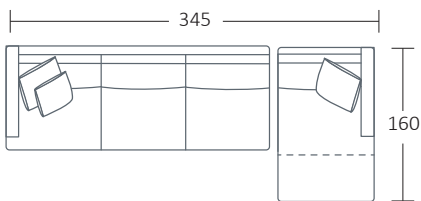

Seat Height
44

Seat Depth
60

Back Height
73

Arm Height
63

Leg Height
15

Scatter Size
55 x 55 cm
45 x 45 cm

DIMENSIONS (CM)

L 264 x D 102 x H 89
Grand

L 215 x D 102 x H 89
4 Seater

L 185 x D 102 x H 89
3 Seater

L 155 x D 102 x H 89
2 Seater

L 90 x D 102 x H 89
Chair

L 80 x D 60 x H 45
Ottoman

MAKE YOUR HOUSE A HOME
 FURNITURE GALLERY

DIMENSIONS (CM)

L 252 x D 102 x H 89
Grand 1 arm (LF/RF)

L 203 x D 102 x H 89
4 Seater 1 Arm (LF/RF)

L 173 x D 102 x H 89
3 Seater 1 Arm (LF/RF)

L 143 x D 102 x H 89
2 Seater 1 Arm (LF/RF)

L 150 x D 120 x H 89
Angle Chaise (LF/RF)

L 93 x D 160 x H 89
Chaise (LF/RF)

L 102 x D 102 x H 89
Corner (LF/RF)

L 190 x D 102 x H 89
4 Seater Bench

L 160 x D 102 x H 89
3 Seater Bench

L 130 x D 102 x H 89
2 Seater Bench

MODULAR EXAMPLES

COMBINATION 1
Grand 1 arm (LF/RF)
Chaise (LF/RF)