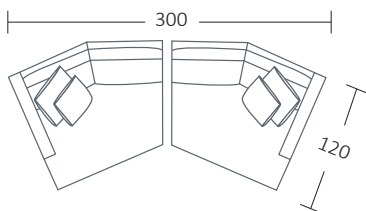

COMBINATION 3
Angle Chaise (LF/RF)
Angle Chaise (LF/RF)

MAKE YOUR HOUSE A HOME
FURNITURE GALLERY

Refer to Molmic website for Timber Stains and Powdercoat colours.
All designs remain the intellectual property of Molmic Furniture.
Improvements or alterations to design, construction or dimensions may occur without notice.
Molmic PTY LTD ABN 35 400 631 463