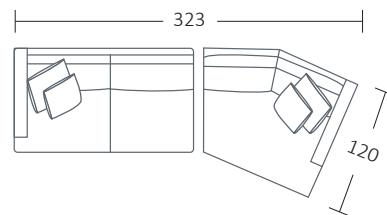

Seat Height
44

Seat Depth
60

Back Height
73

Arm Height
63

Leg Height
15

Scatter Size
55 x 55 cm
45 x 45 cm

DIMENSIONS (CM)

L 264 x D 102 x H 89
Grand

L 215 x D 102 x H 89
4 Seater

L 185 x D 102 x H 89
3 Seater

L 155 x D 102 x H 89
2 Seater

L 90 x D 102 x H 89
Chair

L 80 x D 60 x H 45
Ottoman

MAKE YOUR HOUSE A HOME
 FURNITURE GALLERY

DIMENSIONS (CM)

L 252 x D 102 x H 89
Grand 1 arm (LF/RF)

L 203 x D 102 x H 89
4 Seater 1 Arm (LF/RF)

L 173 x D 102 x H 89
3 Seater 1 Arm (LF/RF)

L 143 x D 102 x H 89
2 Seater 1 Arm (LF/RF)

L 150 x D 120 x H 89
Angle Chaise (LF/RF)

L 93 x D 160 x H 89
Chaise (LF/RF)

L 102 x D 102 x H 89
Corner (LF/RF)

L 190 x D 102 x H 89
4 Seater Bench

L 160 x D 102 x H 89
3 Seater Bench

L 130 x D 102 x H 89
2 Seater Bench

MODULAR EXAMPLES

COMBINATION 1
Grand 1 arm (LF/RF)
Chaise (LF/RF)