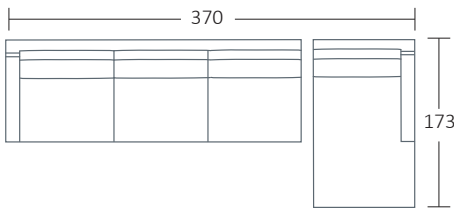

**SIDE VIEW (CM)**

<b>Seat Height</b>	<b>Seat Depth</b>	<b>Back Height</b>	<b>Arm Height</b>	<b>Leg Height</b>	<b>Scatter Size</b>
42	63	71	61	4	55 x 55 cm

**DIMENSIONS (CM)**

L 284 x D 106 x H 90  
4 Seater

DIMENSIONS (CM)

L 269 x D 106 x H 90  
4 Seater 1 Arm (LF/RF)

L 185 x D 106 x H 90  
2.5 Seater 1 Arm (LF/RF)

L 254 x D 106 x H 90  
4 Seater Bench

L 170 x D 106 x H 90  
2.5 Seater Bench

L 101 x D 173 x H 90  
Chaise (LF/RF)

L 235 x D 106 x H 90  
End Chaise (LF/RF)

L 106 x D 106 x H 90  
Corner (LF/RF)

MODULAR EXAMPLES

COMBINATION 1  
4 Seater 1 Arm (LF)  
Chaise (RF)

COMBINATION 2  
2.5 Seater Bench  
Corner  
End Chaise (RF)