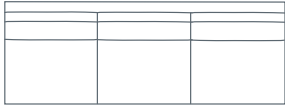

L 260 x D 106 x H 90  
3.5 Seater

L 230 x D 106 x H 90  
3 Seater

L 200 x D 106 x H 90  
2.5 Seater

L 116 x D 106 x H 90  
Chair Plus

L 89 x D 100 x H 90  
Chair

L 105 x D 75 x H 40  
Large Ottoman

L 85 x D 65 x H 40  
Small Ottoman

MAKE YOUR HOUSE A HOME  
 FURNITURE GALLERY

Refer to Molmic website for Timber Stains and Powdercoat colours.  
 All designs remain the intellectual property of Molmic Furniture.  
 Improvements or alterations to design, construction or dimensions may occur without notice.  
 Molmic PTY LTD ABN 35 400 631 463

DIMENSIONS (CM)

L 269 x D 106 x H 90  
4 Seater 1 Arm (LF/RF)

L 185 x D 106 x H 90  
2.5 Seater 1 Arm (LF/RF)

L 254 x D 106 x H 90  
4 Seater Bench

L 170 x D 106 x H 90  
2.5 Seater Bench

L 101 x D 173 x H 90  
Chaise (LF/RF)

L 235 x D 106 x H 90  
End Chaise (LF/RF)

L 106 x D 106 x H 90  
Corner (LF/RF)

MODULAR EXAMPLES

COMBINATION 1  
4 Seater 1 Arm (LF)  
Chaise (RF)

COMBINATION 2  
2.5 Seater Bench  
Corner  
End Chaise (RF)