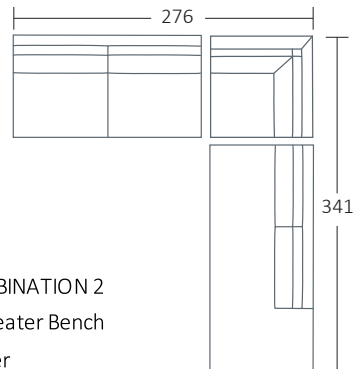

**SIDE VIEW (CM)**

<b>Seat Height</b>	<b>Seat Depth</b>	<b>Back Height</b>	<b>Arm Height</b>	<b>Leg Height</b>	<b>Scatter Size</b>
42	63	71	61	4	55 x 55 cm

**DIMENSIONS (CM)**

L 284 x D 106 x H 90  
4 Seater

DIMENSIONS (CM)

L 269 x D 106 x H 90  
4 Seater 1 Arm (LF/RF)

L 185 x D 106 x H 90  
2.5 Seater 1 Arm (LF/RF)

L 254 x D 106 x H 90  
4 Seater Bench

L 170 x D 106 x H 90  
2.5 Seater Bench

L 101 x D 173 x H 90  
Chaise (LF/RF)

L 235 x D 106 x H 90  
End Chaise (LF/RF)

L 106 x D 106 x H 90  
Corner (LF/RF)

MODULAR EXAMPLES

COMBINATION 1  
4 Seater 1 Arm (LF)  
Chaise (RF)

COMBINATION 2  
2.5 Seater Bench  
Corner  
End Chaise (RF)