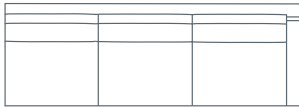

**SIDE VIEW (CM)**

<b>Seat Height</b>	<b>Seat Depth</b>	<b>Back Height</b>	<b>Arm Height</b>	<b>Leg Height</b>	<b>Scatter Size</b>
42	63	71	61	4	55 x 55 cm

**DIMENSIONS (CM)**

L 284 x D 106 x H 90  
4 Seater

L 260 x D 106 x H 90  
3.5 Seater

L 230 x D 106 x H 90  
3 Seater

L 200 x D 106 x H 90  
2.5 Seater

L 116 x D 106 x H 90  
Chair Plus

L 89 x D 100 x H 90  
Chair

L 105 x D 75 x H 40  
Large Ottoman

L 85 x D 65 x H 40  
Small Ottoman

DIMENSIONS (CM)

L 269 x D 106 x H 90  
4 Seater 1 Arm (LF/RF)

L 185 x D 106 x H 90  
2.5 Seater 1 Arm (LF/RF)

L 254 x D 106 x H 90  
4 Seater Bench

L 170 x D 106 x H 90  
2.5 Seater Bench

L 101 x D 173 x H 90  
Chaise (LF/RF)

L 235 x D 106 x H 90  
End Chaise (LF/RF)

L 106 x D 106 x H 90  
Corner (LF/RF)

MODULAR EXAMPLES

COMBINATION 1  
4 Seater 1 Arm (LF)  
Chaise (RF)

COMBINATION 2  
2.5 Seater Bench  
Corner  
End Chaise (RF)