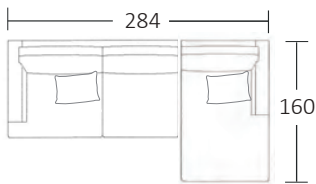

SIDE VIEW (CM)

| | | | | | |
|-------------|------------|-------------|------------|------------|--------------|
| Seat Height | Seat Depth | Back Height | Arm Height | Leg Height | Scatter Size |
| 41 | 60 | 68 | 58 | 10 | 50 x 50 cm |

DIMENSIONS (CM)

L 284 x D 96 x H 87
Grand

L 234 x D 96 x H 87
4 Seater

L 204 x D 96 x H 87
3 Seater

L 174 x D 96 x H 87
2 Seater

L 107 x D 96 x H 87
Chair

L 70 x D 60 x H 41
Ottoman

MAKE YOUR HOUSE A HOME

FURNITURE GALLERY

DIMENSIONS (CM)

L 262 x D 96 x H 87
Grand 1 Arm

L 212 x D 96 x H 87
4 Seater 1 Arm

L 182 x D 96 x H 87
3 Seater 1 Arm

L 152 x D 96 x H 87
2 Seater 1 Arm

L 102 x D 156 x H 87
Chaise

MODULAR COMBINATIONS

COMBINATION 1
3 Seater 1 Arm (LH)
Chaise (RH)

COMBINATION 2
Chaise (LH)
Grand 1 Arm (RH)

MAKE YOUR HOUSE A HOME

FURNITURE GALLERY