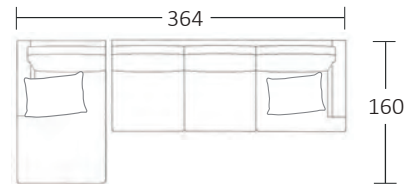

SIDE VIEW (CM)

| | | | | | |
|-------------|------------|-------------|------------|------------|--------------|
| Seat Height | Seat Depth | Back Height | Arm Height | Leg Height | Scatter Size |
| 41 | 60 | 68 | 58 | 10 | 50 x 50 cm |

DIMENSIONS (CM)

L 284 x D 96 x H 87
Grand

L 234 x D 96 x H 87
4 Seater

L 204 x D 96 x H 87
3 Seater

L 174 x D 96 x H 87
2 Seater

L 107 x D 96 x H 87
Chair

L 70 x D 60 x H 41
Ottoman

MAKE YOUR HOUSE A HOME

FURNITURE GALLERY

DIMENSIONS (CM)

L 262 x D 96 x H 87
Grand 1 Arm

L 212 x D 96 x H 87
4 Seater 1 Arm

L 182 x D 96 x H 87
3 Seater 1 Arm

L 152 x D 96 x H 87
2 Seater 1 Arm

L 102 x D 156 x H 87
Chaise

MODULAR COMBINATIONS

COMBINATION 1
3 Seater 1 Arm (LH)
Chaise (RH)

COMBINATION 2
Chaise (LH)
Grand 1 Arm (RH)

MAKE YOUR HOUSE A HOME

FURNITURE GALLERY