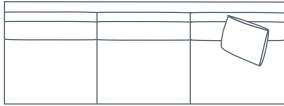

SIDE VIEW (CM)

Seat Height	Seat Depth	Back Height	Arm Height	Leg Height	Scatter Size
42	63	71	61	4	55 x 55 cm

DIMENSIONS (CM)

L 284 x D 106 x H 90  
4 Seater

L 260 x D 106 x H 90  
3.5 Seater

L 230 x D 106 x H 90  
3 Seater

L 200 x D 106 x H 90  
2.5 Seater

L 116 x D 106 x H 90  
Chair Plus

L 89 x D 100 x H 90  
Chair

L 105 x D 75 x H 40  
Large Ottoman

L 85 x D 65 x H 40  
Small Ottoman

DIMENSIONS (CM)

L 269 x D 106 x H 90  
4 Seater 1 Arm (LF/RF)

L 185 x D 106 x H 90  
2.5 Seater 1 Arm (LF/RF)

L 254 x D 106 x H 90  
4 Seater Bench

L 170 x D 106 x H 90  
2.5 Seater Bench

L 101 x D 173 x H 90  
Chaise (LF/RF)

L 235 x D 106 x H 90  
End Chaise (LF/RF)

L 106 x D 106 x H 90  
Corner (LF/RF)

MODULAR EXAMPLES

COMBINATION 1  
4 Seater 1 Arm (LF)  
Chaise (RF)

COMBINATION 2  
2.5 Seater Bench  
Corner  
End Chaise (RF)

MAKE YOUR HOUSE A HOME  
FURNITURE GALLERY