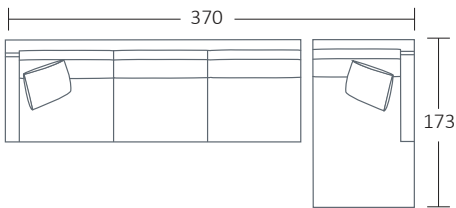

SIDE VIEW (CM)

Seat Height	Seat Depth	Back Height	Arm Height	Leg Height	Scatter Size
42	63	71	61	4	55 x 55 cm

DIMENSIONS (CM)

L 284 x D 106 x H 90  
4 Seater

L 260 x D 106 x H 90  
3.5 Seater

L 230 x D 106 x H 90  
3 Seater

L 200 x D 106 x H 90  
2.5 Seater

L 116 x D 106 x H 90  
Chair Plus

L 89 x D 100 x H 90  
Chair

L 105 x D 75 x H 40  
Large Ottoman

L 85 x D 65 x H 40  
Small Ottoman

DIMENSIONS (CM)

L 269 x D 106 x H 90  
4 Seater 1 Arm (LF/RF)

L 185 x D 106 x H 90  
2.5 Seater 1 Arm (LF/RF)

L 254 x D 106 x H 90  
4 Seater Bench

L 170 x D 106 x H 90  
2.5 Seater Bench

L 101 x D 173 x H 90  
Chaise (LF/RF)

L 235 x D 106 x H 90  
End Chaise (LF/RF)

L 106 x D 106 x H 90  
Corner (LF/RF)

MODULAR EXAMPLES

COMBINATION 1  
4 Seater 1 Arm (LF)  
Chaise (RF)

COMBINATION 2  
2.5 Seater Bench  
Corner  
End Chaise (RF)

MAKE YOUR HOUSE A HOME  
FURNITURE GALLERY