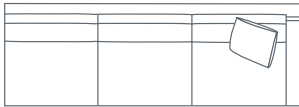

SIDE VIEW (CM)

Seat Height	Seat Depth	Back Height	Arm Height	Leg Height	Scatter Size
42	63	71	61	4	55 x 55 cm

DIMENSIONS (CM)

L 284 x D 106 x H 90  
4 Seater

L 260 x D 106 x H 90  
3.5 Seater

L 230 x D 106 x H 90  
3 Seater

L 200 x D 106 x H 90  
2.5 Seater

L 116 x D 106 x H 90  
Chair Plus

L 89 x D 100 x H 90  
Chair

L 105 x D 75 x H 40  
Large Ottoman

L 85 x D 65 x H 40  
Small Ottoman

DIMENSIONS (CM)

L 269 x D 106 x H 90  
4 Seater 1 Arm (LF/RF)

L 185 x D 106 x H 90  
2.5 Seater 1 Arm (LF/RF)

L 254 x D 106 x H 90  
4 Seater Bench

L 170 x D 106 x H 90  
2.5 Seater Bench

L 101 x D 173 x H 90  
Chaise (LF/RF)

L 235 x D 106 x H 90  
End Chaise (LF/RF)

L 106 x D 106 x H 90  
Corner (LF/RF)

MODULAR EXAMPLES

COMBINATION 1  
4 Seater 1 Arm (LF)  
Chaise (RF)

COMBINATION 2  
2.5 Seater Bench  
Corner  
End Chaise (RF)

MAKE YOUR HOUSE A HOME  
FURNITURE GALLERY