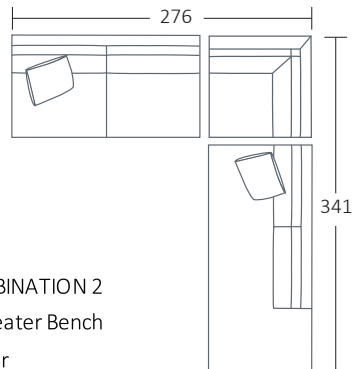

SIDE VIEW (CM)

Seat Height	Seat Depth	Back Height	Arm Height	Leg Height	Scatter Size
42	63	71	61	4	55 x 55 cm

DIMENSIONS (CM)

L 284 x D 106 x H 90  
4 Seater

L 260 x D 106 x H 90  
3.5 Seater

L 230 x D 106 x H 90  
3 Seater

L 200 x D 106 x H 90  
2.5 Seater

L 116 x D 106 x H 90  
Chair Plus

L 89 x D 100 x H 90  
Chair

L 105 x D 75 x H 40  
Large Ottoman

L 85 x D 65 x H 40  
Small Ottoman

DIMENSIONS (CM)

L 269 x D 106 x H 90  
4 Seater 1 Arm (LF/RF)

L 185 x D 106 x H 90  
2.5 Seater 1 Arm (LF/RF)

L 254 x D 106 x H 90  
4 Seater Bench

L 170 x D 106 x H 90  
2.5 Seater Bench

L 101 x D 173 x H 90  
Chaise (LF/RF)

L 235 x D 106 x H 90  
End Chaise (LF/RF)

L 106 x D 106 x H 90  
Corner (LF/RF)

MODULAR EXAMPLES

COMBINATION 1  
4 Seater 1 Arm (LF)  
Chaise (RF)

COMBINATION 2  
2.5 Seater Bench  
Corner  
End Chaise (RF)

MAKE YOUR HOUSE A HOME  
FURNITURE GALLERY