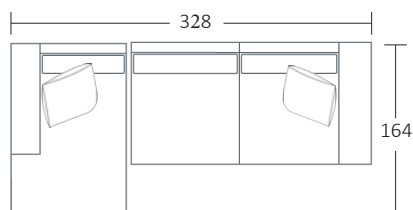

**SIDE VIEW (CM)**

<b>Seat Height</b>	<b>Seat Depth</b>	<b>Back Height</b>	<b>Arm Height</b>	<b>Leg Height</b>	<b>Scatter Size</b>
40	60	61	61	10	50 x 50 cm 60 x 40 cm

**DIMENSIONS (CM)**

L 280 x D 102 x H 81  
4 Seater

DIMENSIONS (CM)

L 258 x D 102 x H 81  
4 Seater 1 Arm (LF/RF)

L 238 x D 102 x H 81  
3.5 Seater 1 Arm (LF/RF)

L 218 x D 102 x H 81  
3 Seater 1 Arm (LF/RF)

L 198 x D 102 x H 81  
2.5 Seater 1 Arm (LF/RF)

L 178 x D 102 x H 81  
2 Seater 1 Arm (LF/RF)

L 120 x D 164 x H 81  
Large Chaise (LF/RF)

L 110 x D 164 x H 81  
Small Chaise 1 Arm (LF/RF)

L 102 x D 102 x H 81  
Corner (LF/RF)

L 118 x D 70 x H 40  
Large Ottoman

L 98 x D 70 x H 40  
Small Ottoman

MODULAR EXAMPLES

COMBINATION 1  
Small Chaise (LF/RF)  
3 Seater 1 Arm (LF/RF)

COMBINATION 2  
4 Seater  
Large Ottoman

COMBINATION 3  
4 Seater 1 Arm (LF/RF)  
Large Chaise (LF/RF)