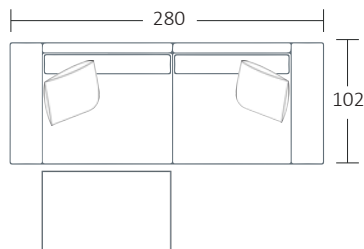

**SIDE VIEW (CM)**

<b>Seat Height</b>	<b>Seat Depth</b>	<b>Back Height</b>	<b>Arm Height</b>	<b>Leg Height</b>	<b>Scatter Size</b>
40	60	61	61	10	50 x 50 cm 60 x 40 cm

**DIMENSIONS (CM)**

L 280 x D 102 x H 81  
4 Seater

DIMENSIONS (CM)

L 258 x D 102 x H 81  
4 Seater 1 Arm (LF/RF)

L 238 x D 102 x H 81  
3.5 Seater 1 Arm (LF/RF)

L 218 x D 102 x H 81  
3 Seater 1 Arm (LF/RF)

L 198 x D 102 x H 81  
2.5 Seater 1 Arm (LF/RF)

L 178 x D 102 x H 81  
2 Seater 1 Arm (LF/RF)

L 120 x D 164 x H 81  
Large Chaise (LF/RF)

L 110 x D 164 x H 81  
Small Chaise 1 Arm (LF/RF)

L 102 x D 102 x H 81  
Corner (LF/RF)

L 118 x D 70 x H 40  
Large Ottoman

L 98 x D 70 x H 40  
Small Ottoman

MODULAR EXAMPLES

COMBINATION 1  
Small Chaise (LF/RF)  
3 Seater 1 Arm (LF/RF)

COMBINATION 2  
4 Seater  
Large Ottoman

COMBINATION 3  
4 Seater 1 Arm (LF/RF)  
Large Chaise (LF/RF)