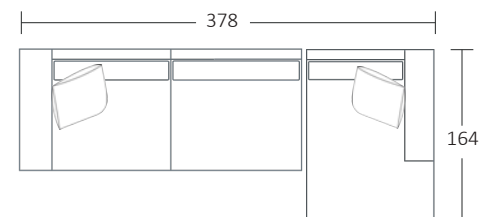

**SIDE VIEW (CM)**

<b>Seat Height</b>	<b>Seat Depth</b>	<b>Back Height</b>	<b>Arm Height</b>	<b>Leg Height</b>	<b>Scatter Size</b>
40	60	61	61	10	50 x 50 cm 60 x 40 cm

**DIMENSIONS (CM)**

L 280 x D 102 x H 81  
4 Seater

DIMENSIONS (CM)

L 258 x D 102 x H 81  
4 Seater 1 Arm (LF/RF)

L 238 x D 102 x H 81  
3.5 Seater 1 Arm (LF/RF)

L 218 x D 102 x H 81  
3 Seater 1 Arm (LF/RF)

L 198 x D 102 x H 81  
2.5 Seater 1 Arm (LF/RF)

L 178 x D 102 x H 81  
2 Seater 1 Arm (LF/RF)

L 120 x D 164 x H 81  
Large Chaise (LF/RF)

L 110 x D 164 x H 81  
Small Chaise 1 Arm (LF/RF)

L 102 x D 102 x H 81  
Corner (LF/RF)

L 118 x D 70 x H 40  
Large Ottoman

L 98 x D 70 x H 40  
Small Ottoman

MODULAR EXAMPLES

COMBINATION 1  
Small Chaise (LF/RF)  
3 Seater 1 Arm (LF/RF)

COMBINATION 2  
4 Seater  
Large Ottoman

COMBINATION 3  
4 Seater 1 Arm (LF/RF)  
Large Chaise (LF/RF)